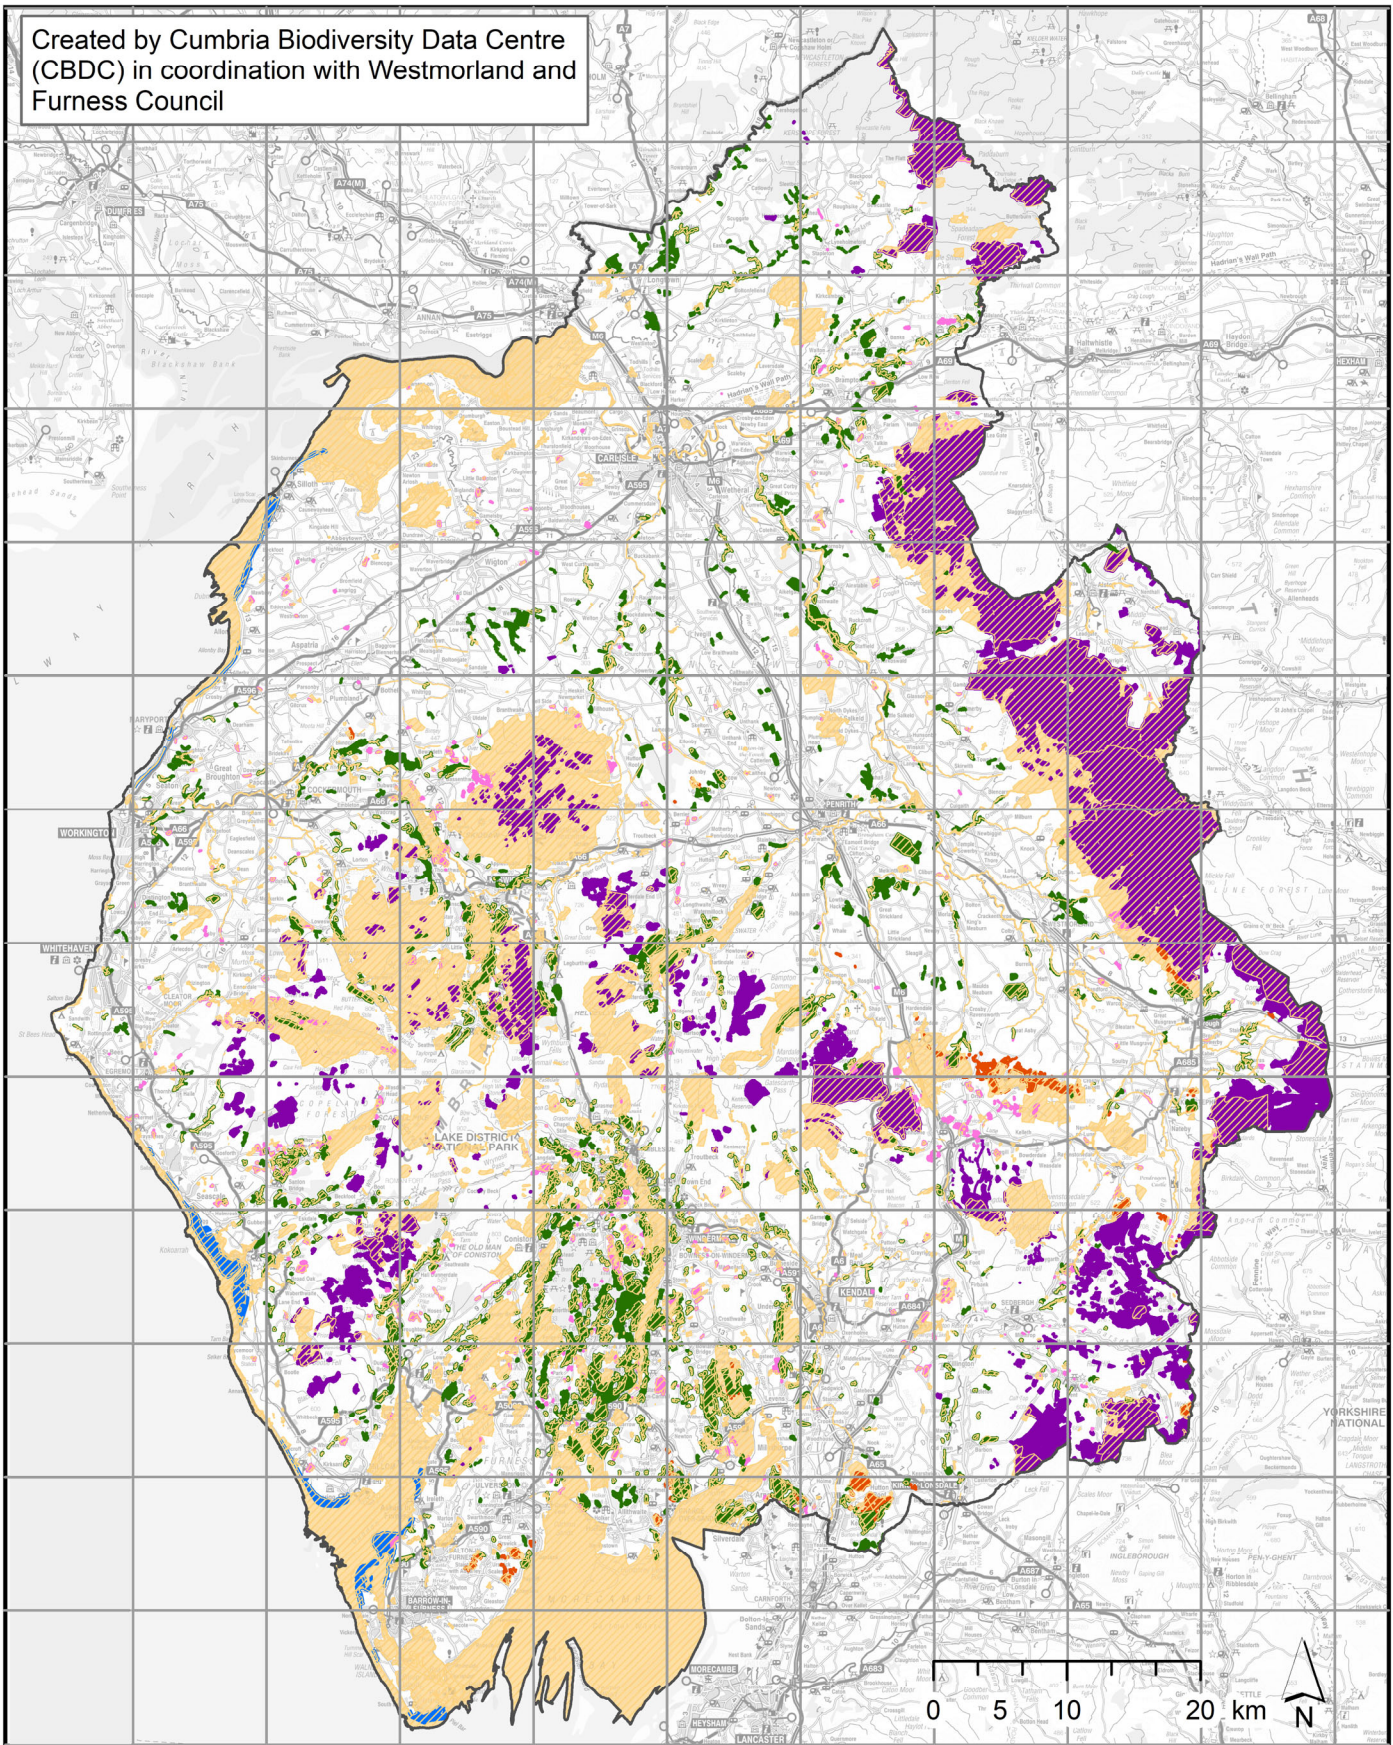

Created by Cumbria Biodiversity Data Centre (CBDC) in coordination with Westmorland and Furness Council

Areas of Particular Importance for Biodiversity (APIB)

-  Designated sites
-  Ancient woodland
-  Lowland fens
-  Blanket bog
-  Coastal sand dunes
-  Limestone pavement